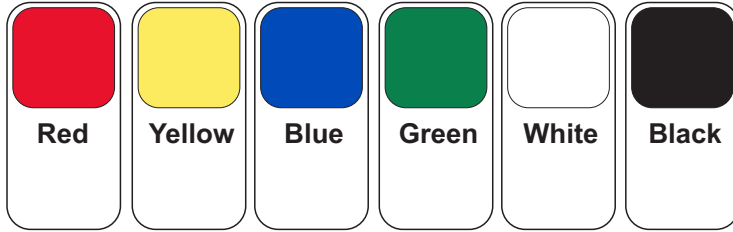

ARTWORK FOR APPROVAL

IMPORTANT: This drawing is for approximate print positional purposes only. It is not intended to be an exact scale or detailed representation of the product. Colour proofs are to be used as a guide only and not a true representation of true product or print colour. If item colours are important, order a sample from our current shipment.

Order #
Proof #1
Date 00/00/00

Product Code : LL0423
Description : Aroma Double Walled Coffee Cup, 350mL
Item Colour/s : Light Blue, Black, Green, Clear, Yellow, Dark Blue, Red, Orange, Pink, Purple
Quantity :
Decoration Type : Roll Print
Print Colour

SELECT COLOURS AVAILABLE TO PRINT
Print result will be a closest PMS match only.

IMPORTANT

Due to the print method and shape of the item.
Exact print positioning is not guaranteed and a variance from
5 - 10mm is possible and considered acceptable.
Once printed circular designs will appear oval.